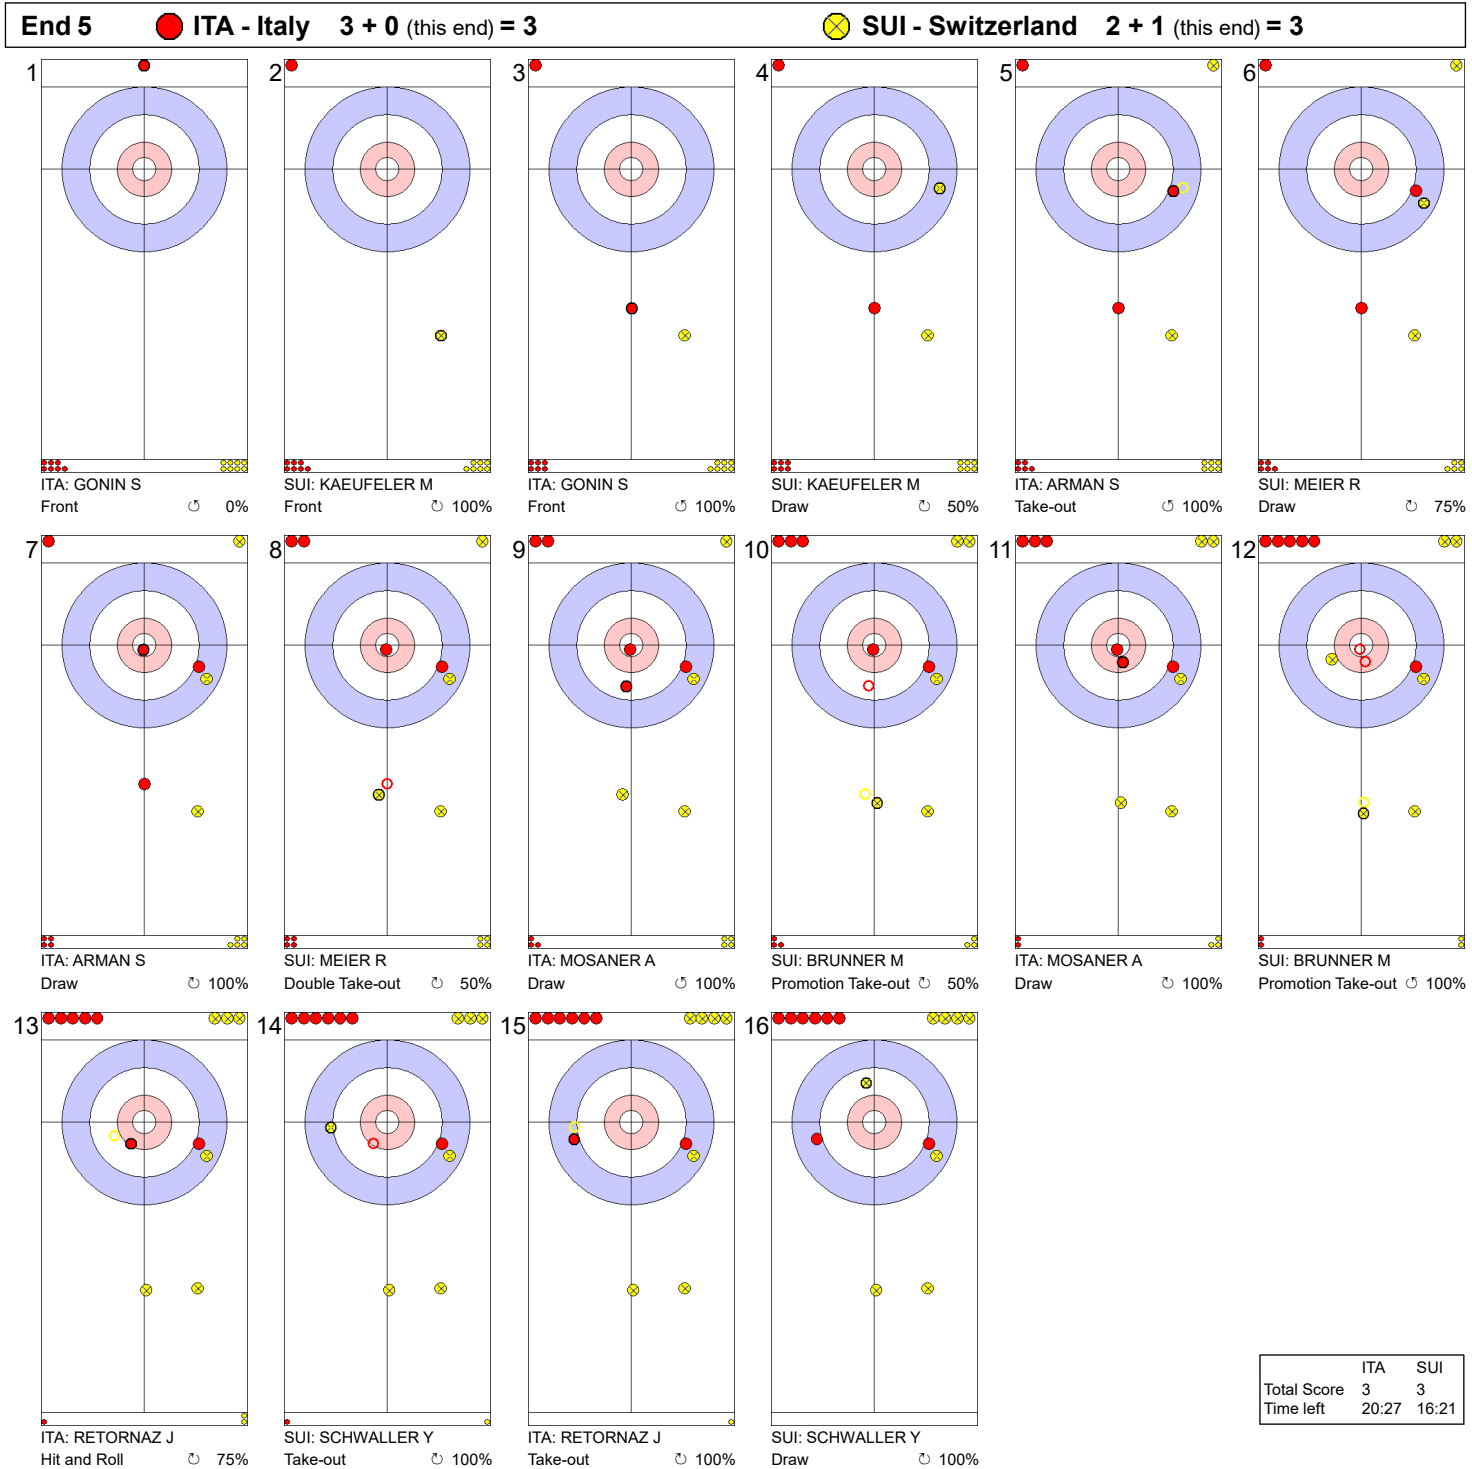

Game - Shot by Shot

Legend:
 ↻ Clockwise ↺ Counter-clockwise - Not considered

Game - Shot by Shot

	ITA	SUI
Total Score	1	2
Time left	33:20	31:50

Legend:
 ↻ Clockwise ↺ Counter-clockwise - Not considered

Game - Shot by Shot

Legend:
 ↻ Clockwise ↺ Counter-clockwise - Not considered

Game - Shot by Shot

Legend:
 ↻ Clockwise ↺ Counter-clockwise - Not considered

Game - Shot by Shot

Legend:
 ↻ Clockwise ↺ Counter-clockwise - Not considered

Game - Shot by Shot

Legend:
 Clockwise Counter-clockwise - Not considered

Game - Shot by Shot

Legend:
 ↻ Clockwise ↺ Counter-clockwise - Not considered

Game - Shot by Shot

	ITA	SUI
Total Score	4	4
Time left	06:26	06:12

Game - Shot by Shot

Legend:
 Clockwise
 Counter-clockwise
 - Not considered