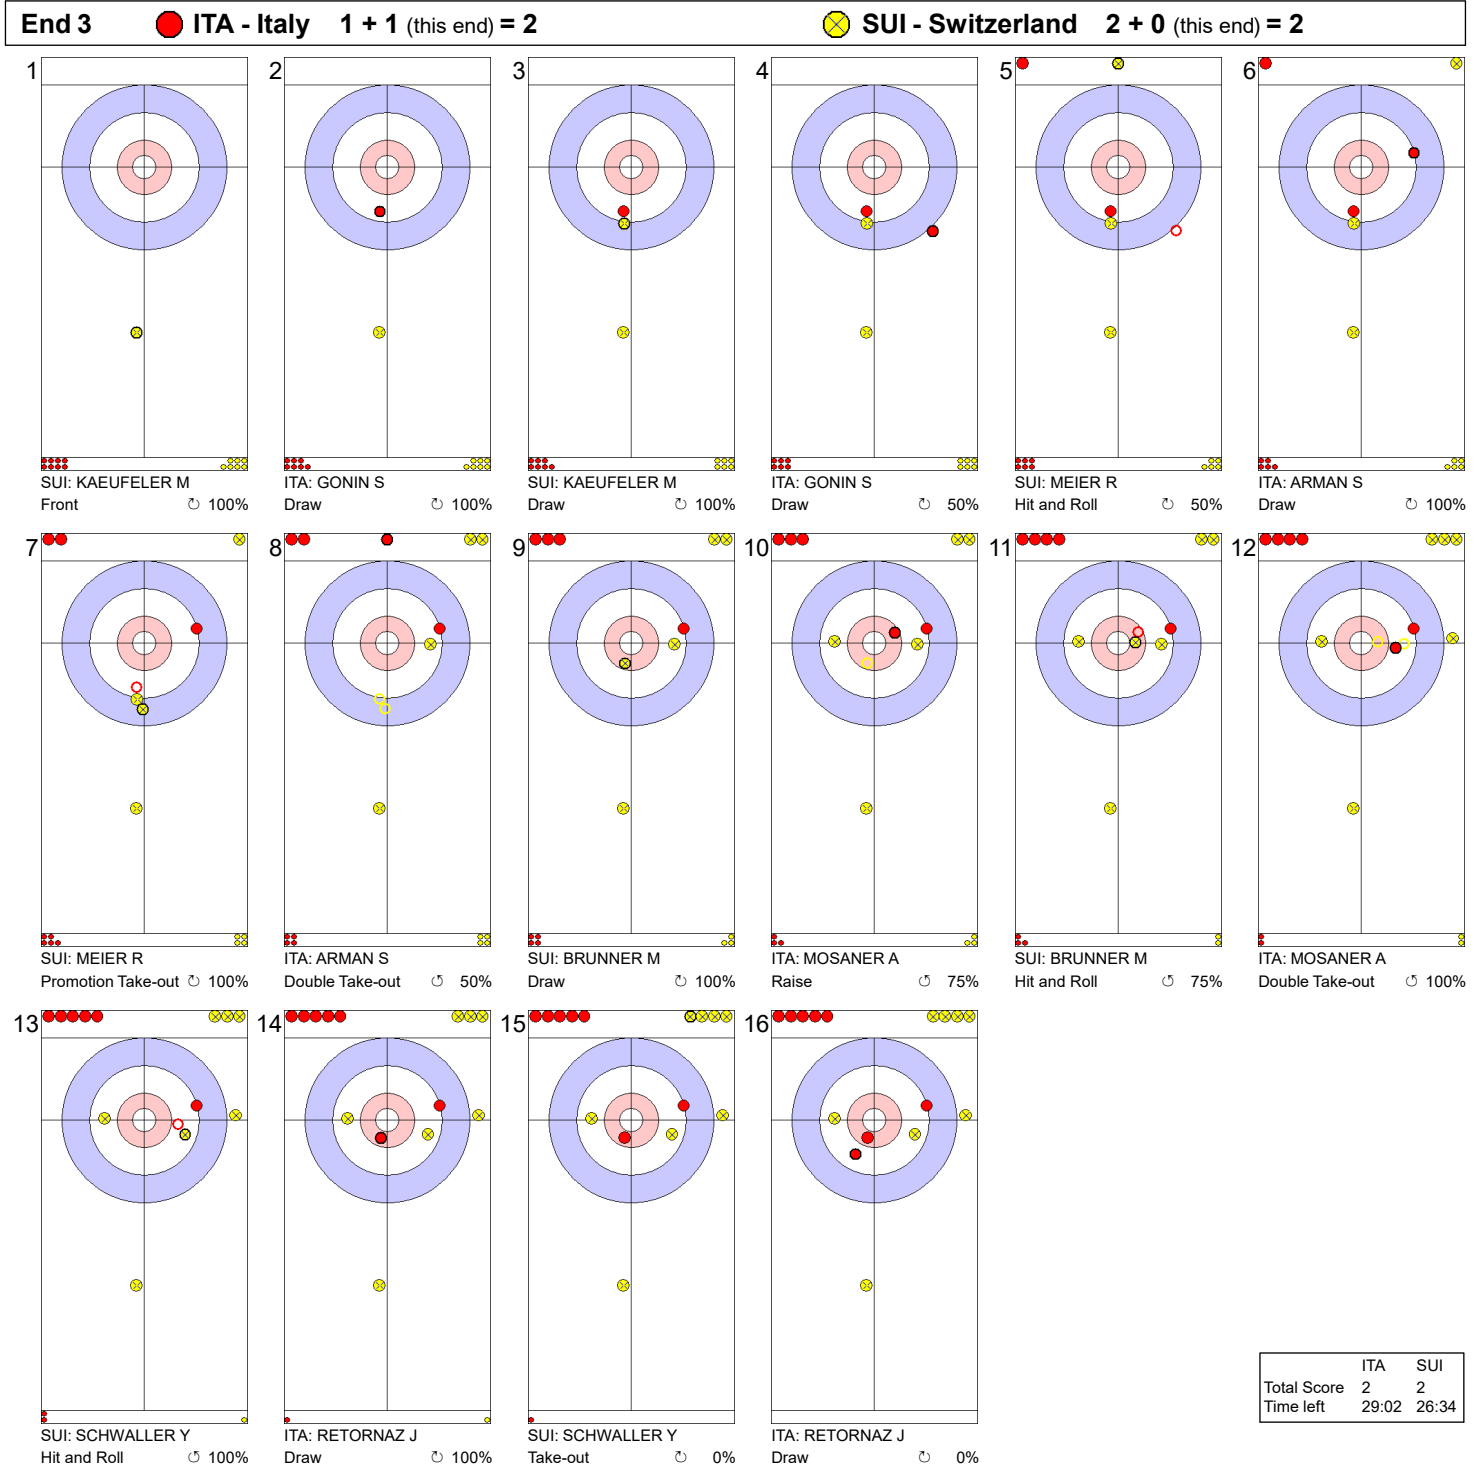

Game - Shot by Shot

Legend:
 ↻ Clockwise ↺ Counter-clockwise - Not considered

Game - Shot by Shot

	ITA	SUI
Total Score	1	2
Time left	33:20	31:50

Legend:
 ↻ Clockwise ↺ Counter-clockwise - Not considered

Game - Shot by Shot

Legend:
 ↻ Clockwise ↺ Counter-clockwise - Not considered

Game - Shot by Shot

Legend:
 ↻ Clockwise ↺ Counter-clockwise - Not considered

Game - Shot by Shot

Legend:
 ↻ Clockwise ↺ Counter-clockwise - Not considered

Game - Shot by Shot

Legend:
 Clockwise Counter-clockwise - Not considered

Game - Shot by Shot

Legend:
 ↻ Clockwise ↺ Counter-clockwise - Not considered

Game - Shot by Shot

	ITA	SUI
Total Score	4	4
Time left	06:26	06:12

Game - Shot by Shot

Legend:
 Clockwise
 Counter-clockwise
 - Not considered