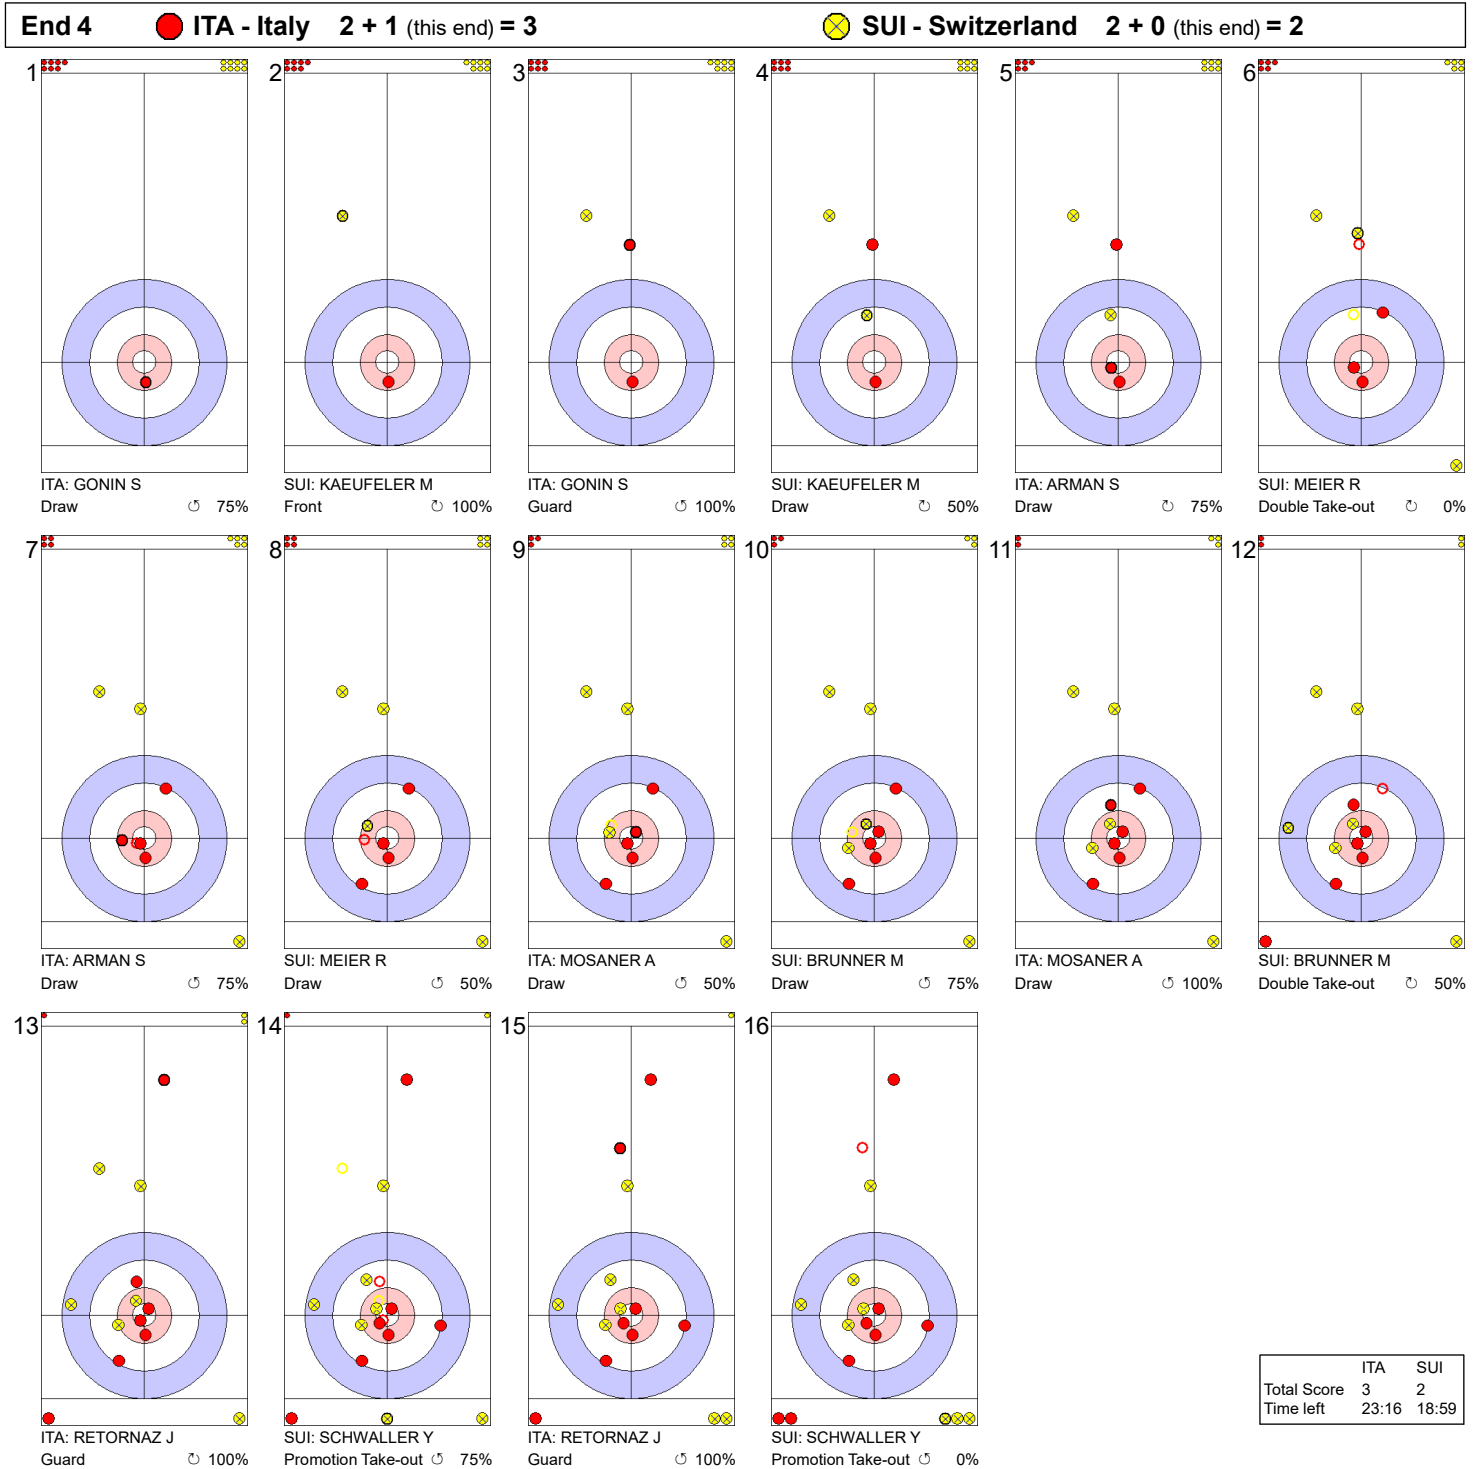

Game - Shot by Shot

Legend:
 ↻ Clockwise ↺ Counter-clockwise - Not considered

Game - Shot by Shot

	ITA	SUI
Total Score	1	2
Time left	33:20	31:50

Legend:
 ↻ Clockwise ↺ Counter-clockwise - Not considered

Game - Shot by Shot

Legend:
 ↻ Clockwise ↺ Counter-clockwise - Not considered

Game - Shot by Shot

Legend:
 ↻ Clockwise ↺ Counter-clockwise - Not considered

Game - Shot by Shot

Legend:
 ↻ Clockwise ↺ Counter-clockwise - Not considered

Game - Shot by Shot

Legend:
 Clockwise Counter-clockwise - Not considered

Game - Shot by Shot

Legend:
 ↻ Clockwise ↺ Counter-clockwise - Not considered

Game - Shot by Shot

	ITA	SUI
Total Score	4	4
Time left	06:26	06:12

Game - Shot by Shot

Legend:
 Clockwise
 Counter-clockwise
 - Not considered