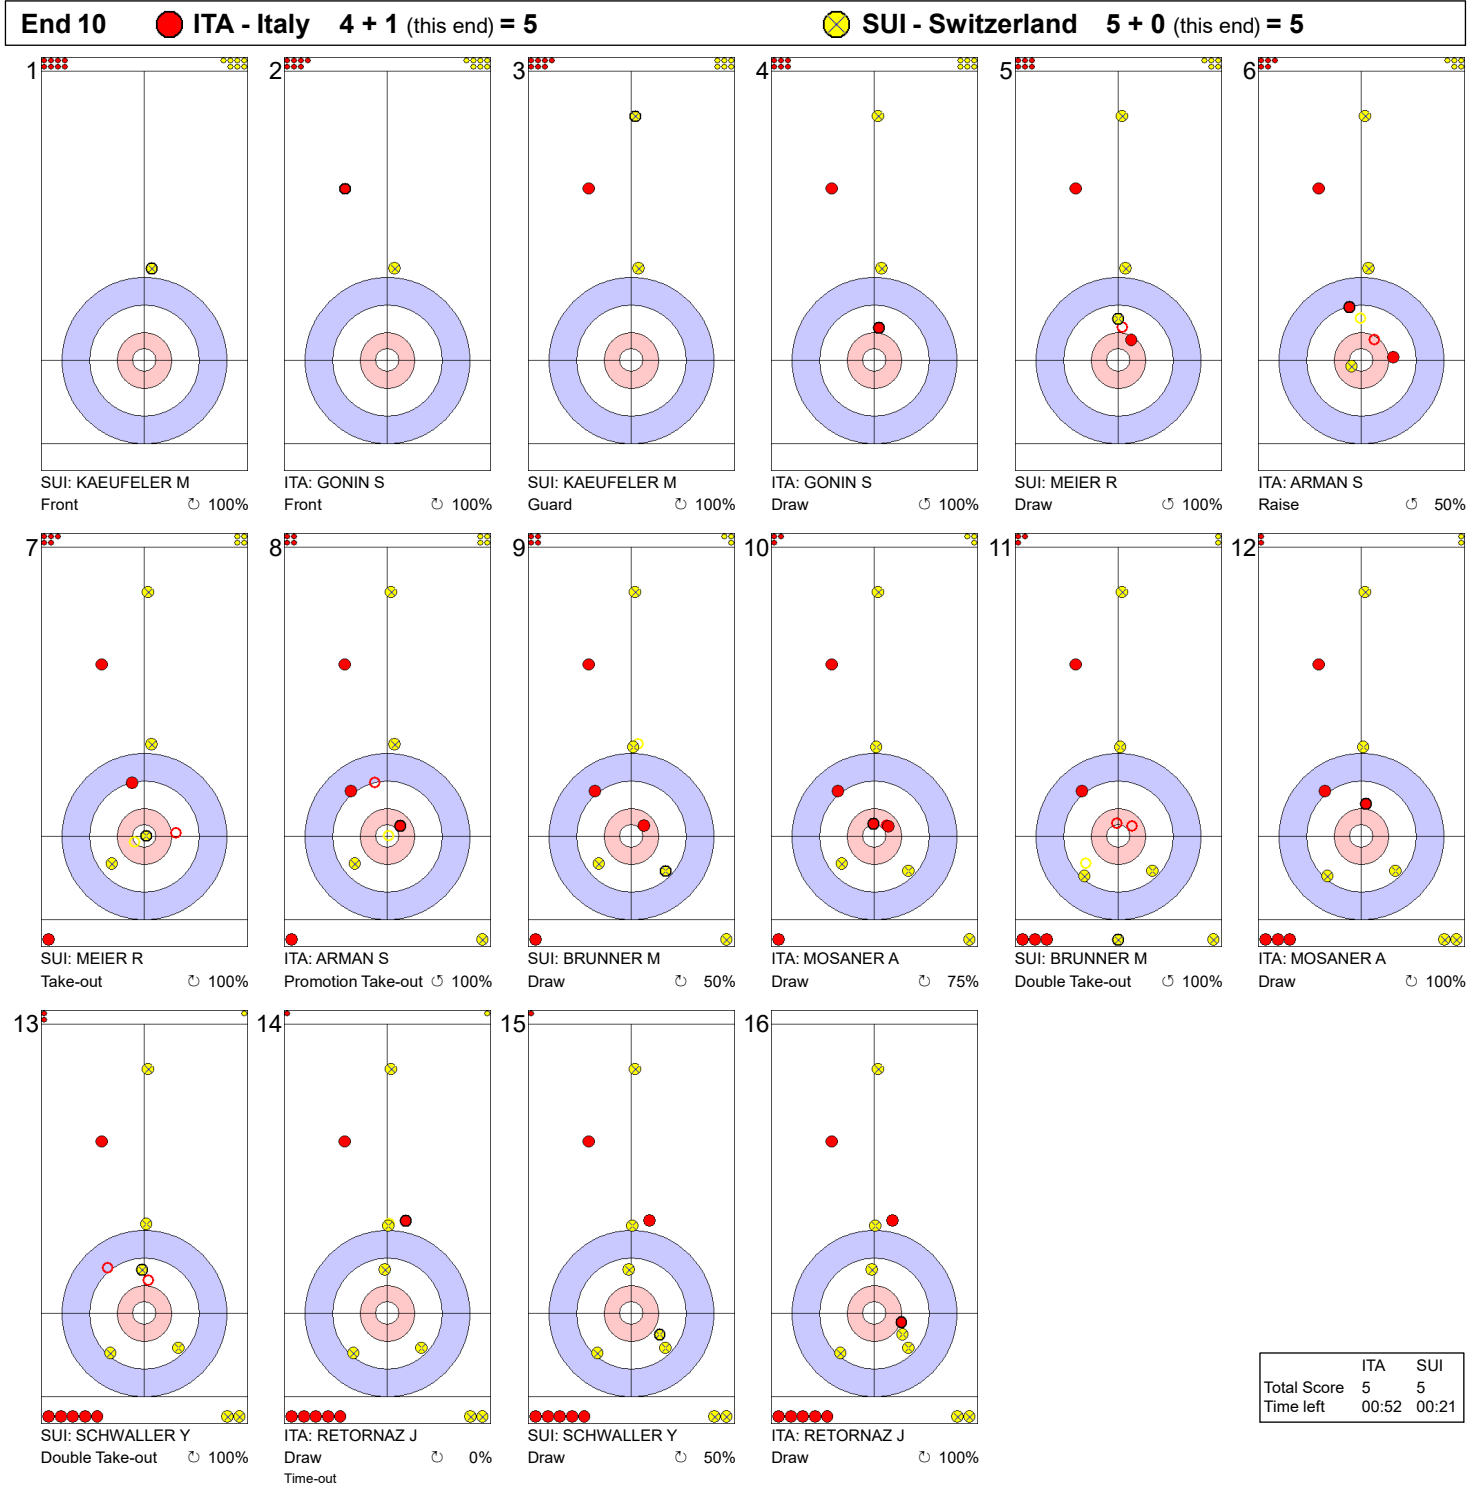

Legend:
 ↻ Clockwise ↺ Counter-clockwise - Not considered

Game - Shot by Shot

Legend:
 ↻ Clockwise ↺ Counter-clockwise - Not considered

Game - Shot by Shot

Legend:
 ↻ Clockwise ↺ Counter-clockwise - Not considered

Game - Shot by Shot

Legend:
 Clockwise Counter-clockwise - Not considered

Game - Shot by Shot

Legend:
 ↻ Clockwise ↺ Counter-clockwise - Not considered

Game - Shot by Shot

	ITA	SUI
Total Score	4	4
Time left	06:26	06:12

Legend:
 ⊕ Clockwise ⊖ Counter-clockwise - Not considered

Game - Shot by Shot

Legend:
 ↻ Clockwise ↺ Counter-clockwise - Not considered

Game - Shot by Shot

Legend:
 Clockwise
 Counter-clockwise
 - Not considered

Game - Shot by Shot

Legend:
 Clockwise
 Counter-clockwise
 - Not considered