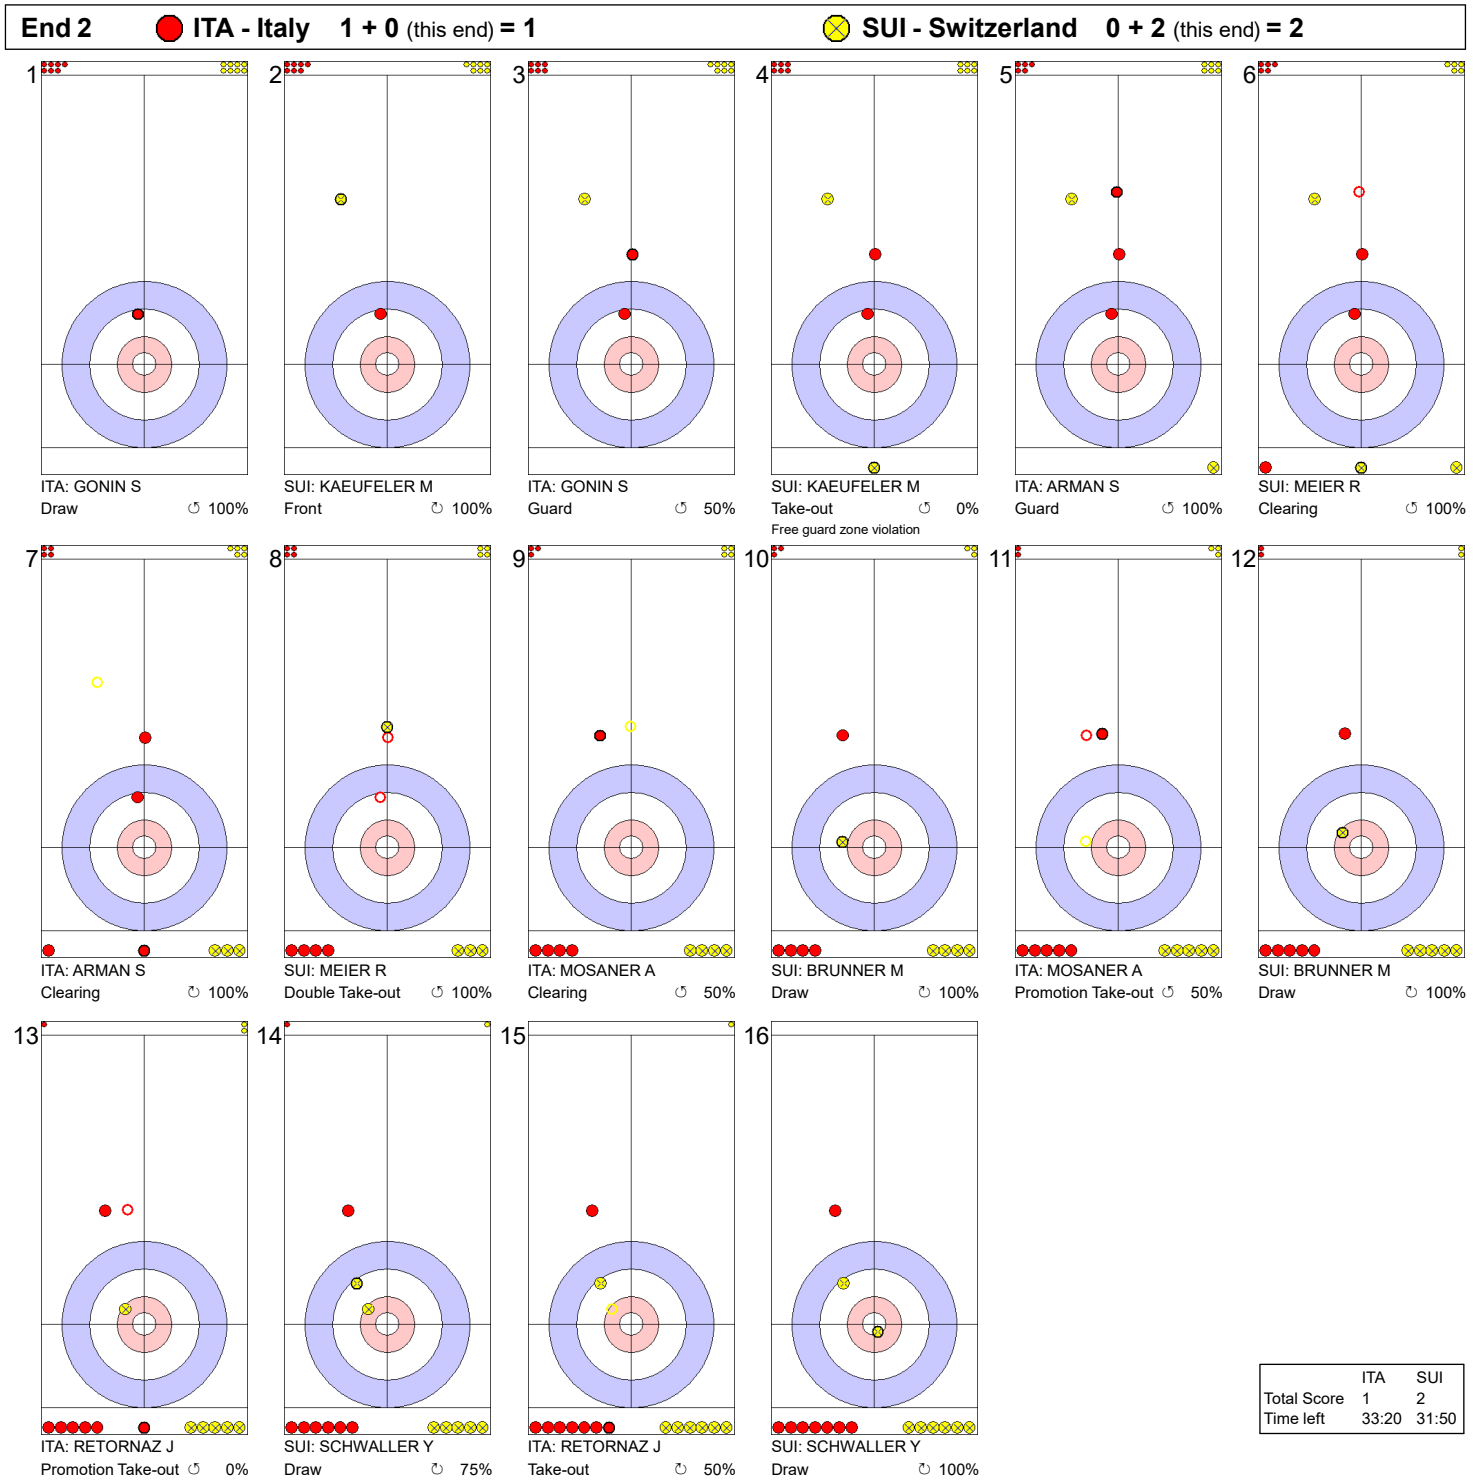

Game - Shot by Shot

Legend:
 ↻ Clockwise ↺ Counter-clockwise - Not considered

Game - Shot by Shot

	ITA	SUI
Total Score	1	2
Time left	33:20	31:50

Legend:
 ↻ Clockwise ↺ Counter-clockwise - Not considered

Game - Shot by Shot

Legend:
 ↻ Clockwise ↺ Counter-clockwise - Not considered

Game - Shot by Shot

Legend:
 ↻ Clockwise ↺ Counter-clockwise - Not considered

Game - Shot by Shot

Legend:
 ↻ Clockwise ↺ Counter-clockwise - Not considered

Game - Shot by Shot

Legend:
 Clockwise Counter-clockwise - Not considered

Game - Shot by Shot

Legend:
 ↻ Clockwise ↺ Counter-clockwise - Not considered

Game - Shot by Shot

	ITA	SUI
Total Score	4	4
Time left	06:26	06:12

Game - Shot by Shot

Legend:
 Clockwise
 Counter-clockwise
 - Not considered