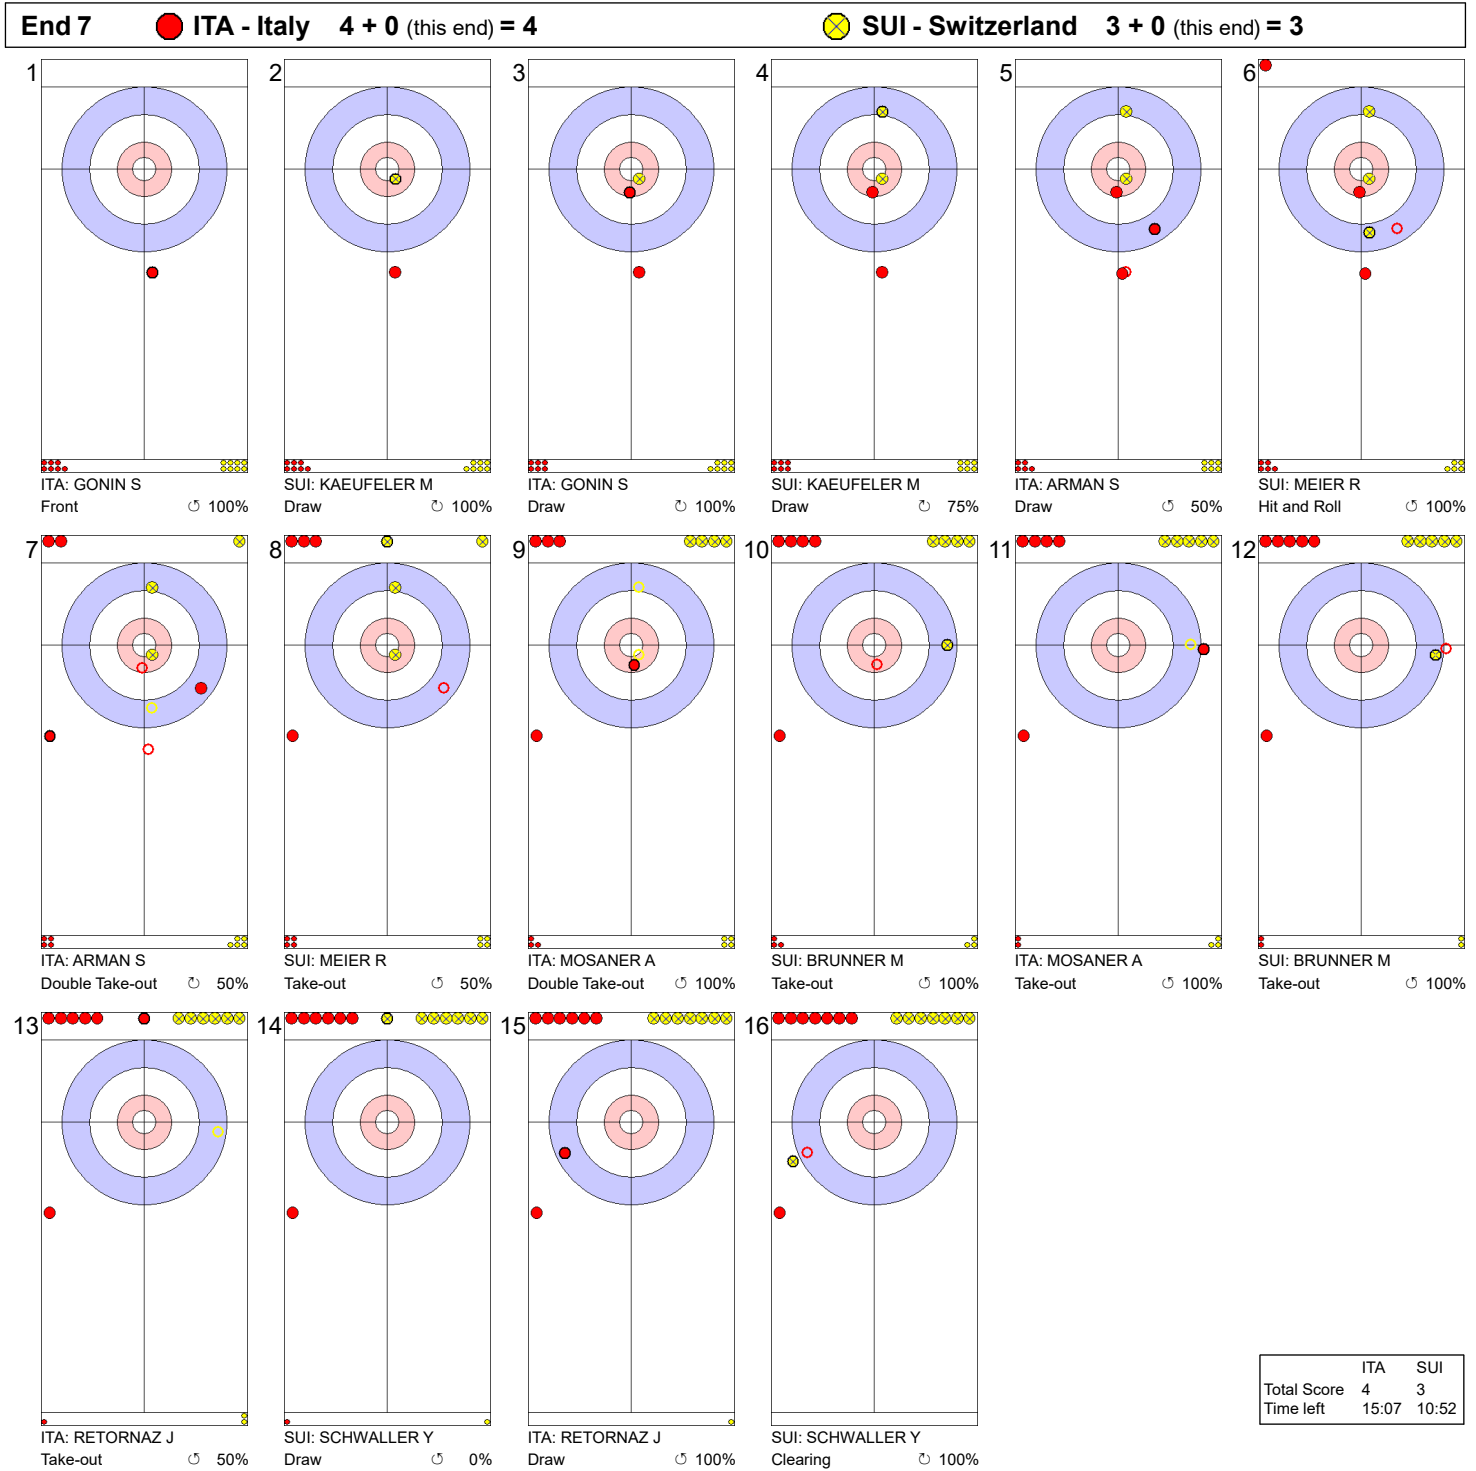

Legend:
 ↻ Clockwise ↺ Counter-clockwise - Not considered

Game - Shot by Shot

Legend:
 ↻ Clockwise ↺ Counter-clockwise - Not considered

Game - Shot by Shot

Legend:
 ↻ Clockwise ↺ Counter-clockwise - Not considered

Game - Shot by Shot

Legend:
 Clockwise Counter-clockwise - Not considered

Game - Shot by Shot

Legend:
 ↻ Clockwise ↺ Counter-clockwise - Not considered

Game - Shot by Shot

	ITA	SUI
Total Score	4	4
Time left	06:26	06:12

Legend:
 ⊕ Clockwise ⊖ Counter-clockwise - Not considered

Game - Shot by Shot

Legend:
 ↻ Clockwise ↺ Counter-clockwise - Not considered

Game - Shot by Shot

Legend:
 Clockwise
 Counter-clockwise
 - Not considered

Game - Shot by Shot

Legend:
 Clockwise
 Counter-clockwise
 - Not considered