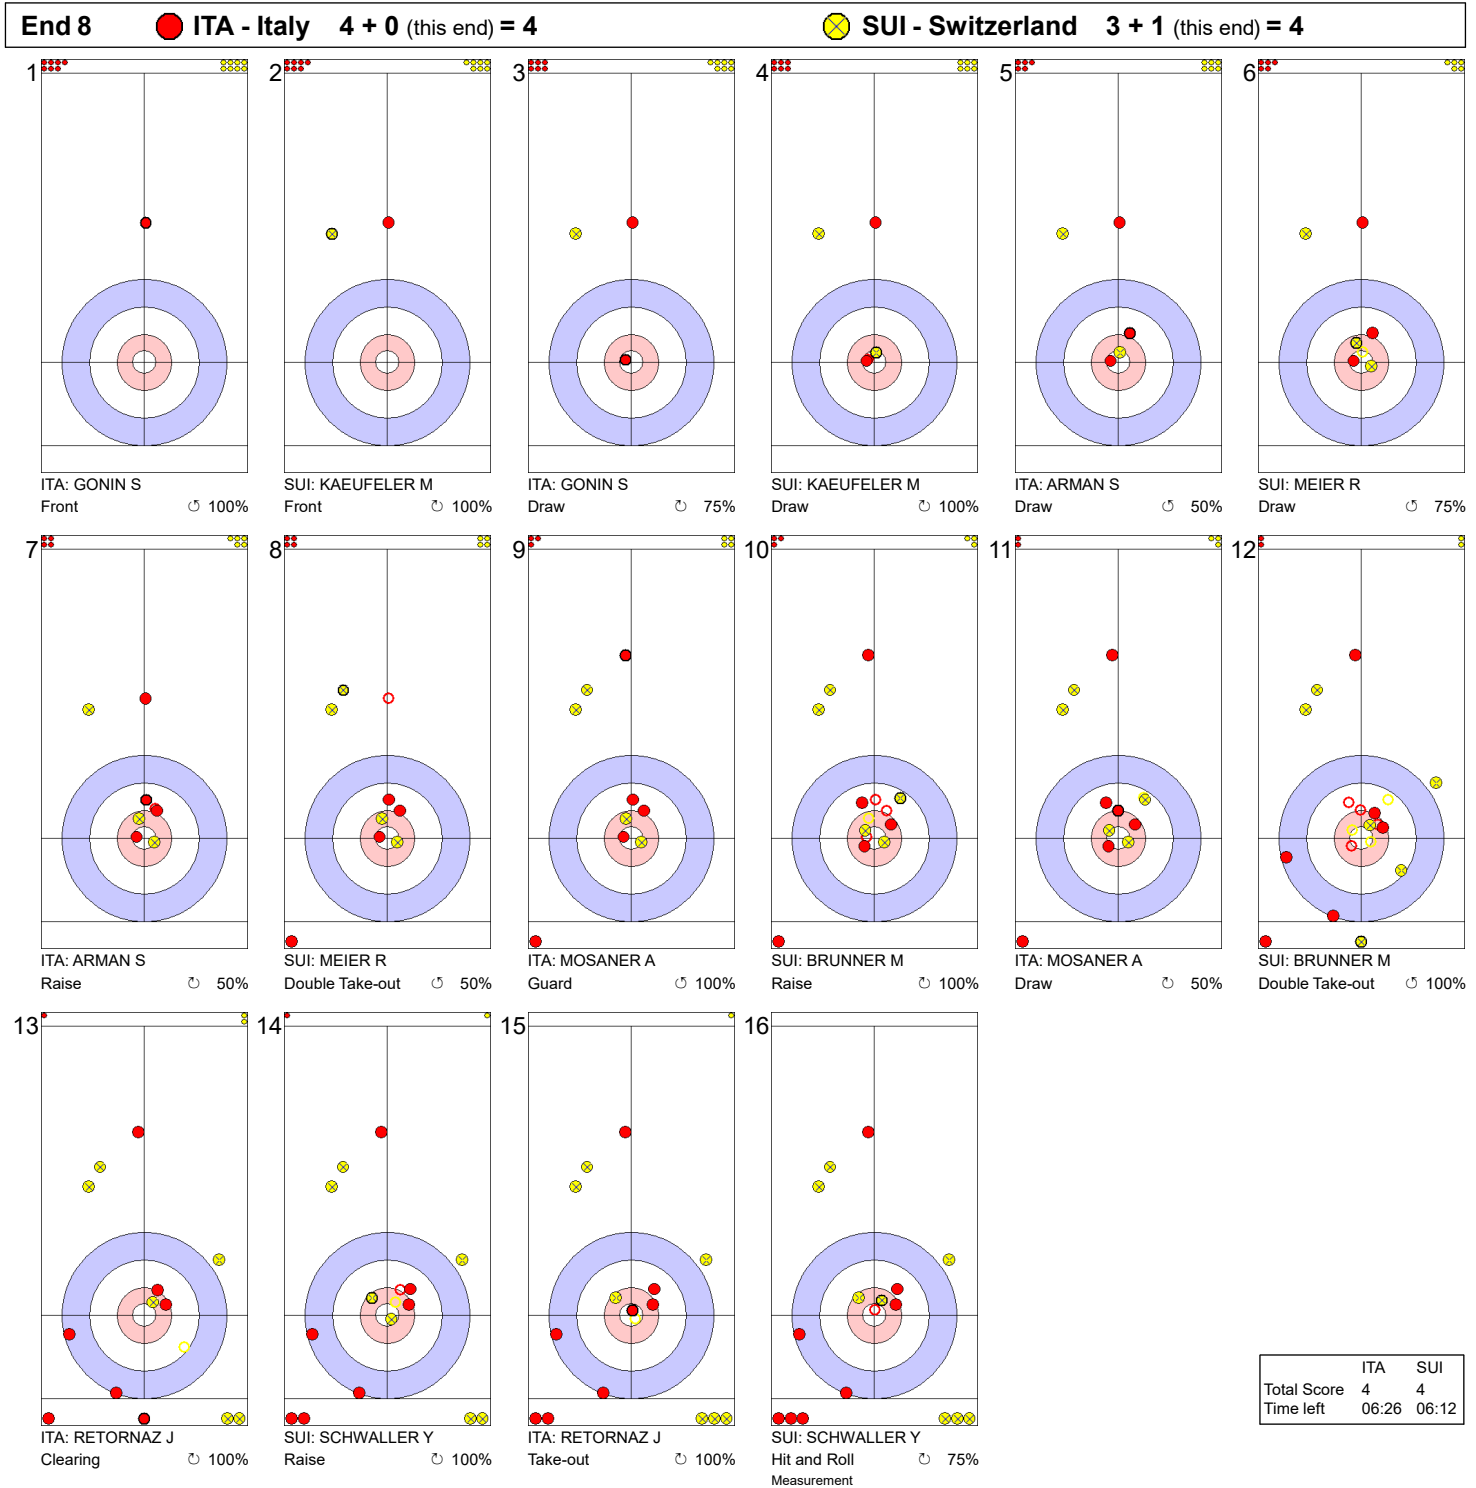

Legend:
 ↻ Clockwise ↺ Counter-clockwise - Not considered

Game - Shot by Shot

Legend:
 ↻ Clockwise ↺ Counter-clockwise - Not considered

Game - Shot by Shot

Legend:
 ↻ Clockwise ↺ Counter-clockwise - Not considered

Game - Shot by Shot

Legend:
 Clockwise Counter-clockwise - Not considered

Game - Shot by Shot

Legend:
 ↻ Clockwise ↺ Counter-clockwise - Not considered

Game - Shot by Shot

	ITA	SUI
Total Score	4	4
Time left	06:26	06:12

Legend:
 ⊕ Clockwise ⊖ Counter-clockwise - Not considered

Game - Shot by Shot

Legend:
 ↻ Clockwise ↺ Counter-clockwise - Not considered

Game - Shot by Shot

Legend:
 Clockwise
 Counter-clockwise
 - Not considered

Game - Shot by Shot

Legend:
 Clockwise
 Counter-clockwise
 - Not considered