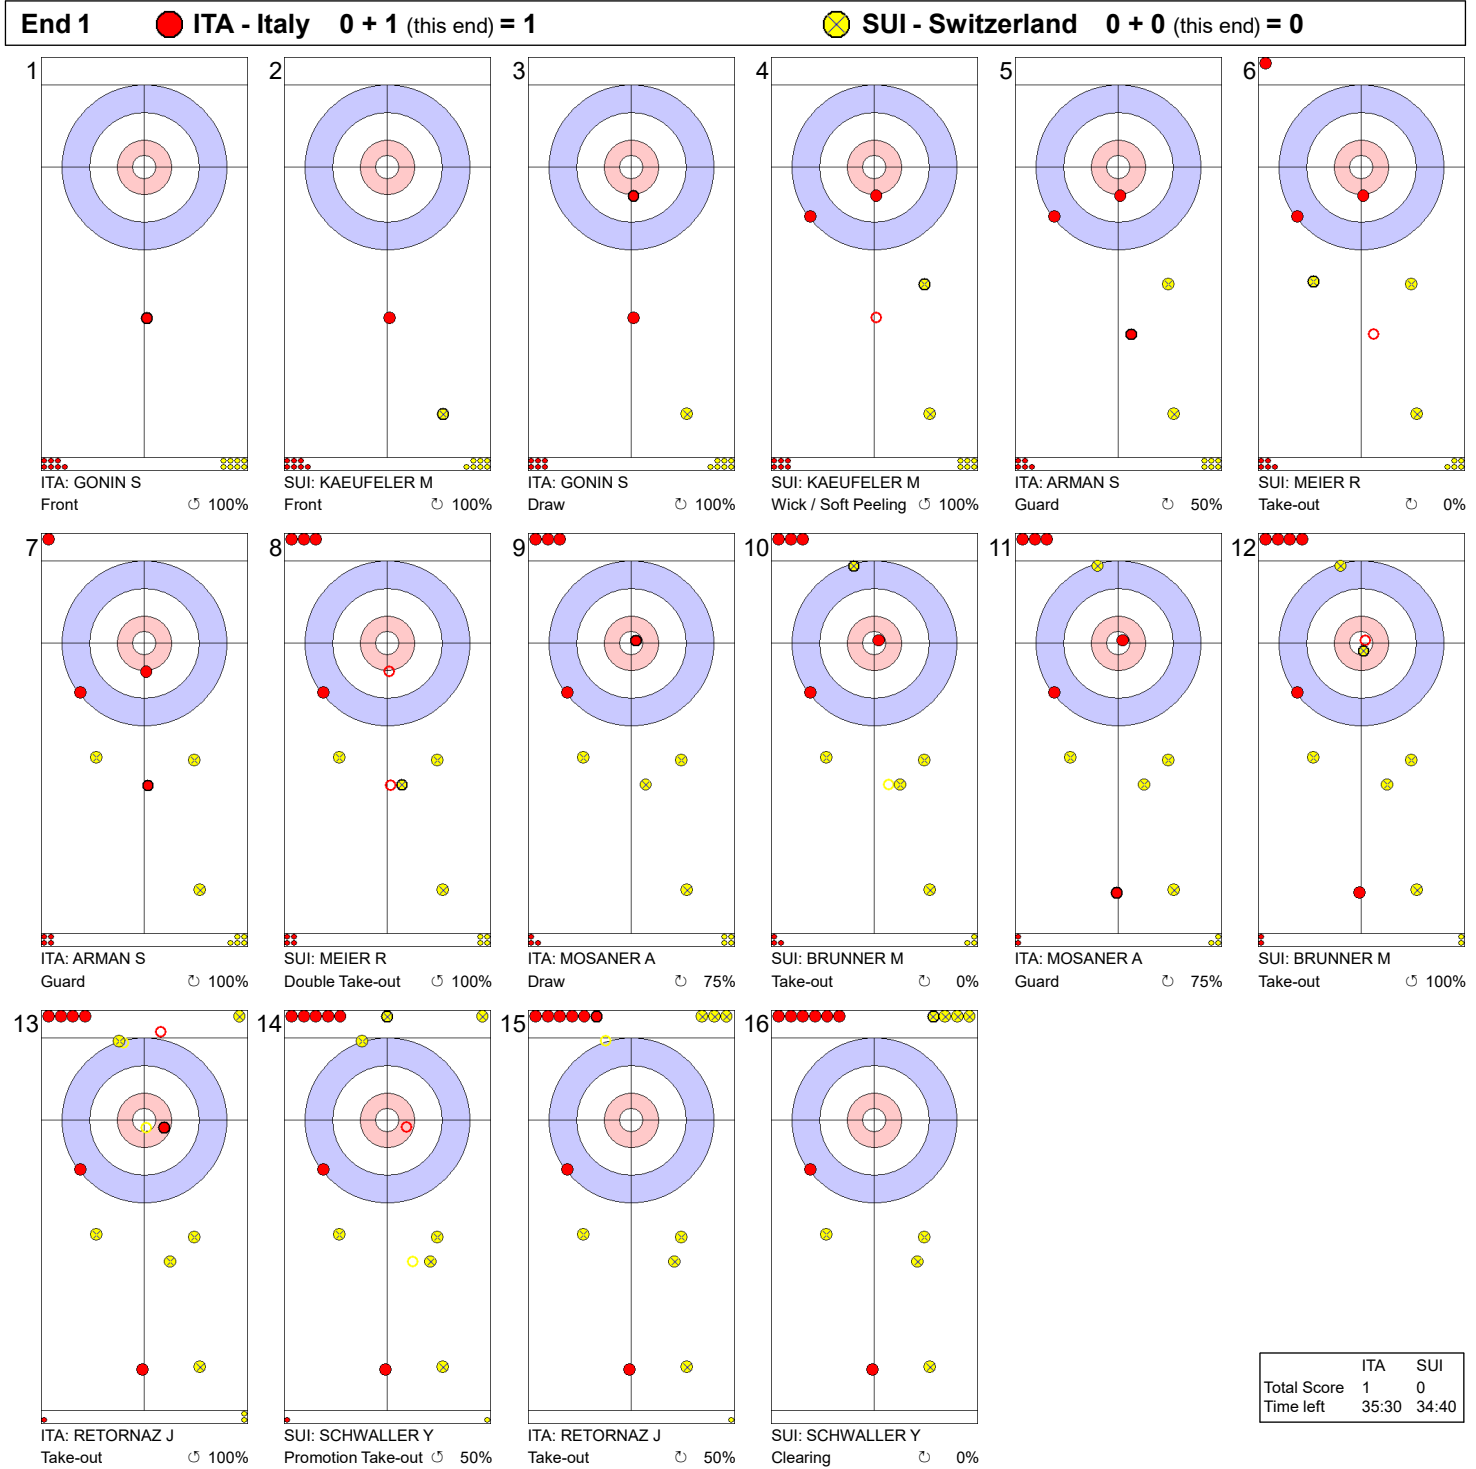

Game - Shot by Shot

Legend:
 ↻ Clockwise ↺ Counter-clockwise - Not considered

Game - Shot by Shot

	ITA	SUI
Total Score	1	2
Time left	33:20	31:50

Legend:
 ↻ Clockwise ↺ Counter-clockwise - Not considered

Game - Shot by Shot

Legend:
 ↻ Clockwise ↺ Counter-clockwise - Not considered

Game - Shot by Shot

Legend:
 ↻ Clockwise ↺ Counter-clockwise - Not considered

Game - Shot by Shot

Legend:
 ↻ Clockwise ↺ Counter-clockwise - Not considered

Game - Shot by Shot

Legend:
 Clockwise Counter-clockwise - Not considered

Game - Shot by Shot

Legend:
 ↻ Clockwise ↺ Counter-clockwise - Not considered

Game - Shot by Shot

	ITA	SUI
Total Score	4	4
Time left	06:26	06:12

Game - Shot by Shot

Legend:
 Clockwise
 Counter-clockwise
 - Not considered